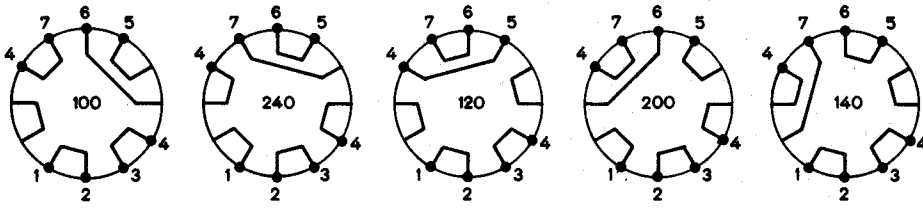

POWER SUPPLY UNIT / STABILIZER 1.328.044

STABILIZER 1.328.044

AUTOLOCATOR MPU PCB 1.328.036